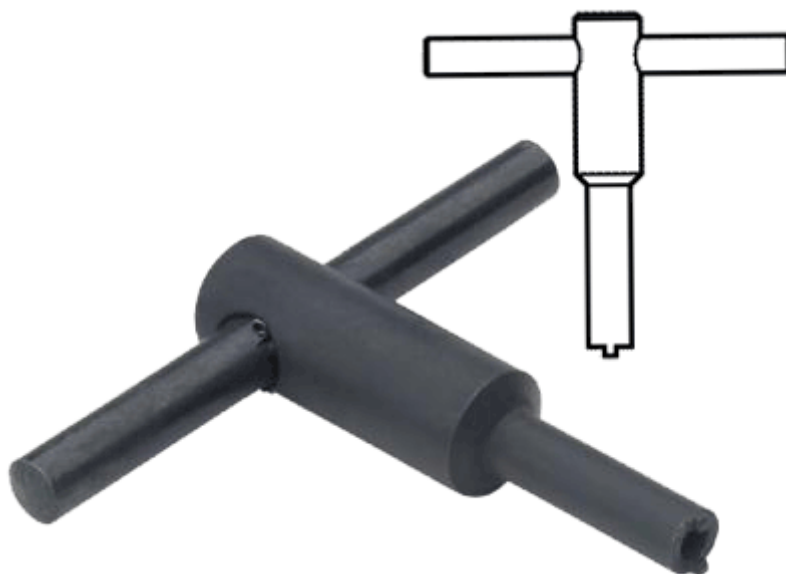

Article number: 206115M12

Description: E+G  
Screw driver 611.5-M12

## Measures

---

Screwdriver GN 611.5 = -